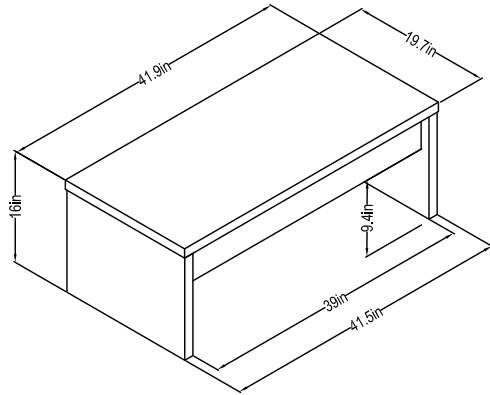

3308849/919/911/942COM - Lift Top Coffee Table

Overall Product Size:
41.9" W × 19.7" D × 16" H
41.9" W × 29.7" D × 25.6" H
106.5cm W × 50cm D × 40.6cm H
106.5cm W × 75.5cm D × 65cm H

Wood Breakdown:
MDF 82%, PB 12%.
Total storage: 1.27 cubic feet

Maximum Weight Capacities
Unit Weight: 72.33lbs. (32.82kg)