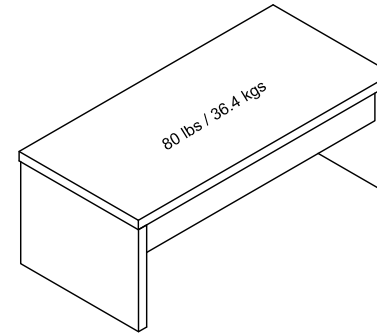

3308849/919/911/942COM - Lift Top Coffee Table

Overall Product Size:
41.9" W × 19.7" D × 16" H
41.9" W × 29.7" D × 25.6" H
106.5cm W × 50cm D × 40.6cm H
106.5cm W × 75.5cm D × 65cm H

Wood Breakdown:
MDF 82%, PB 12%.
Total storage: 1.27 cubic feet

Maximum Weight Capacities
Unit Weight: 72.33lbs. (32.82kg)