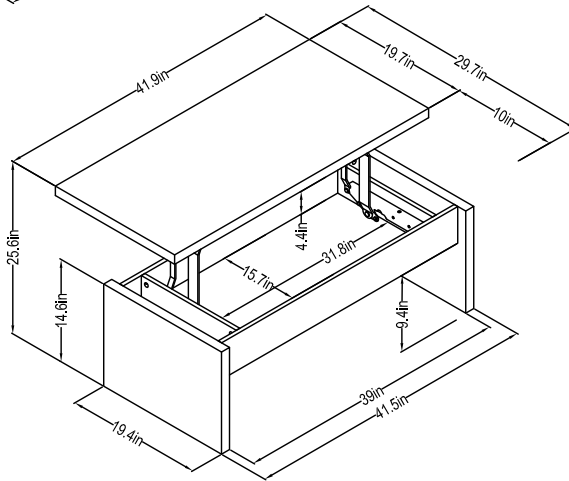

3308849/919/911/942COM - Lift Top Coffee Table

Overall Product Size:
41.9" W × 19.7" D × 16" H
41.9" W × 29.7" D × 25.6" H
106.5cm W × 50cm D × 40.6cm H
106.5cm W × 75.5cm D × 65cm H

Wood Breakdown:
MDF 82%, PB 12%.
Total storage: 1.27 cubic feet

Maximum Weight Capacities
Unit Weight: 72.33lbs. (32.82kg)