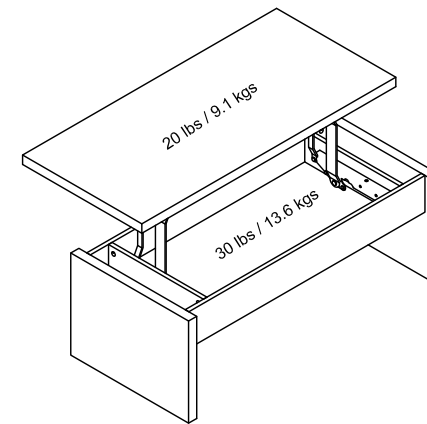

3308849/919/911/942COM - Lift Top Coffee Table

Overall Product Size:
41.9" W × 19.7" D × 16" H
41.9" W × 29.7" D × 25.6" H
106.5cm W × 50cm D × 40.6cm H
106.5cm W × 75.5cm D × 65cm H

Wood Breakdown:
MDF 82%, PB 12%.
Total storage: 1.27 cubic feet

Maximum Weight Capacities
Unit Weight: 72.33lbs. (32.82kg)